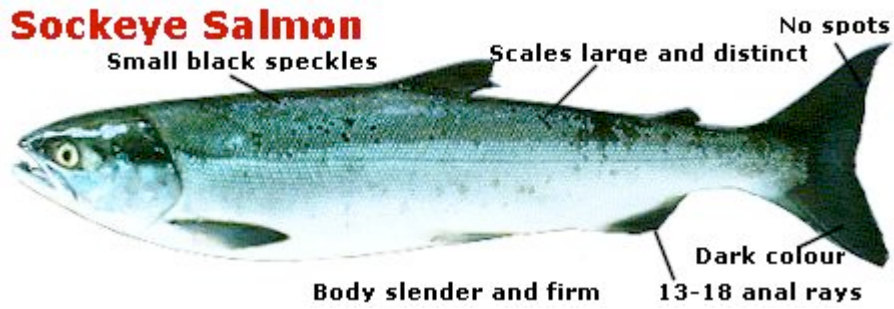

Sockeye Salmon (*Oncorhynchus nerka*)

Sockeye Lower Jaws

Spawning Sockeye Salmon

SOCKEYE SALMON

Photos courtesy of Fisheries and Oceans Canada Operations: Pacific Region
Her Majesty the Queen in Right of Canada 1998, 1999 represented by the
Minister of Fisheries and Oceans Canada.