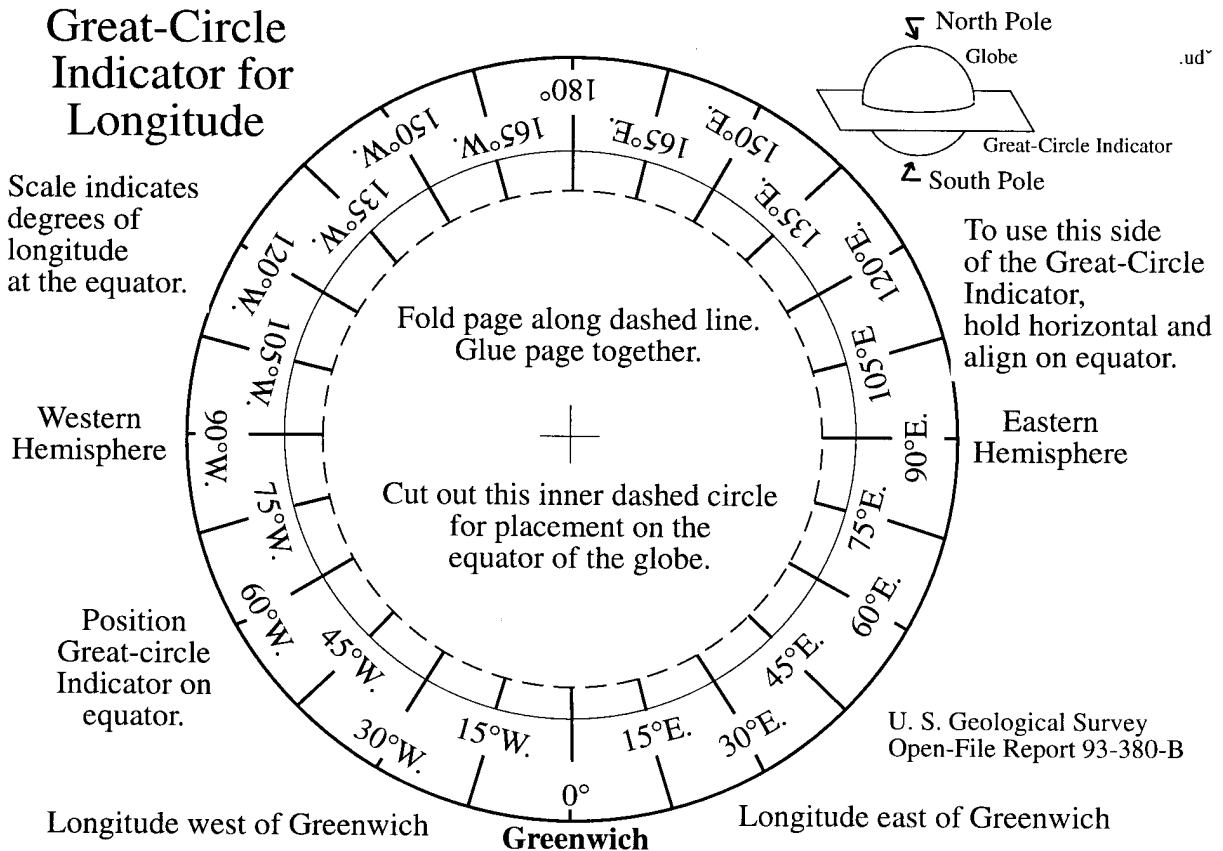

### Great-Circle Indicator for Latitude

-- Fold so printed side is out.

### Great-Circle Indicator for Longitude

U. S. Geological Survey  
Open-File Report 93-380-B