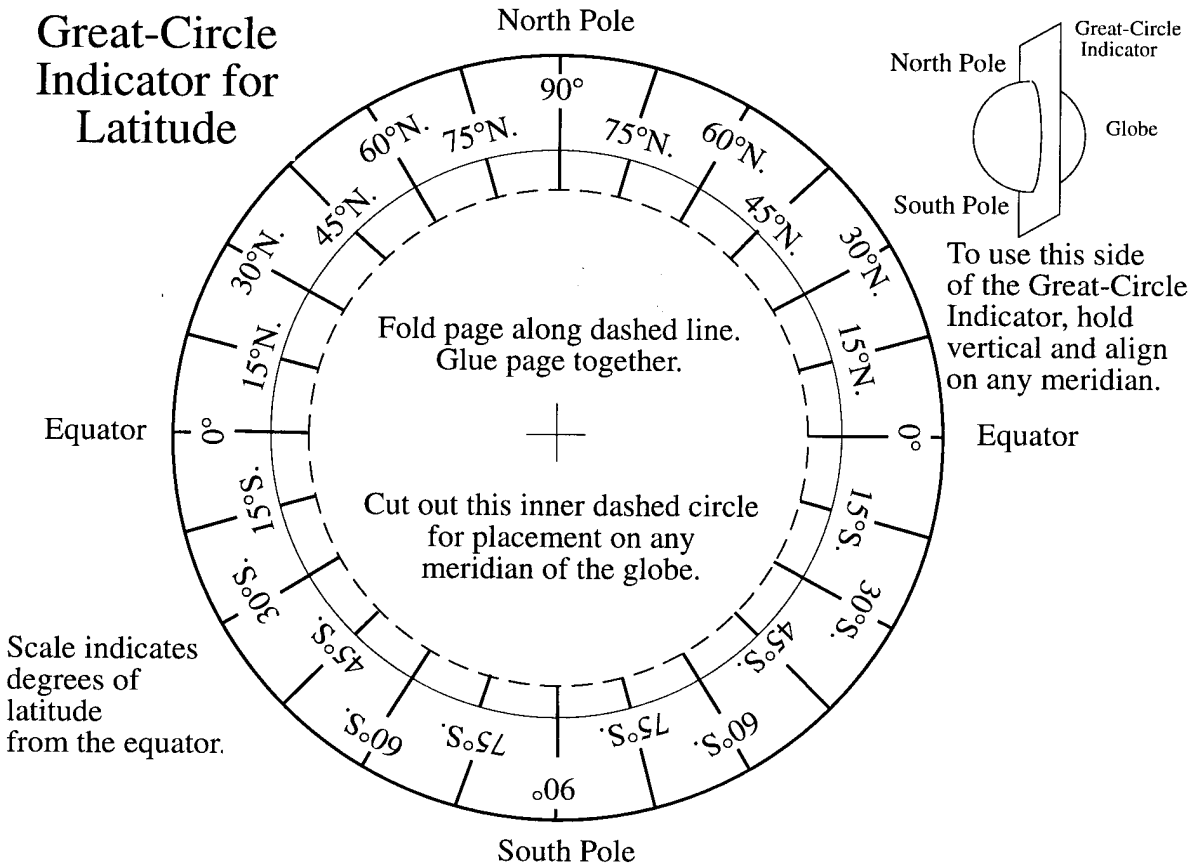

### Great-Circle Indicator for Latitude

-- Fold so printed side is out.

### Great-Circle Indicator for Longitude

U. S. Geological Survey  
Open-File Report 93-380-B