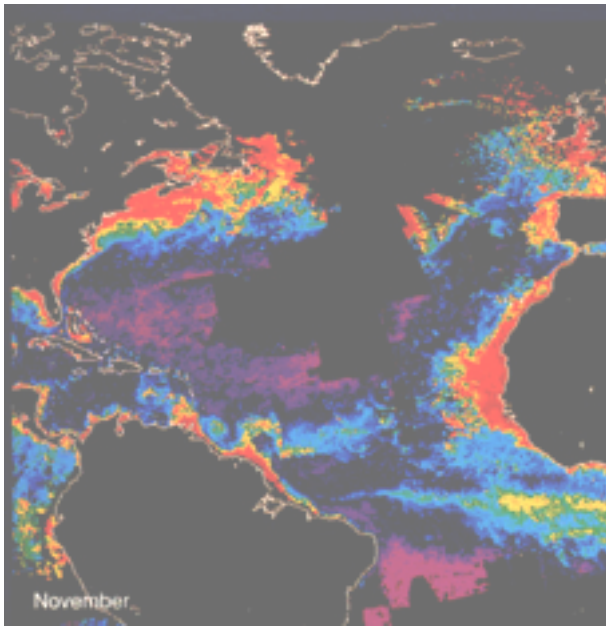

North Atlantic Plankton: monthly, November and December

November

December

Peru Plankton