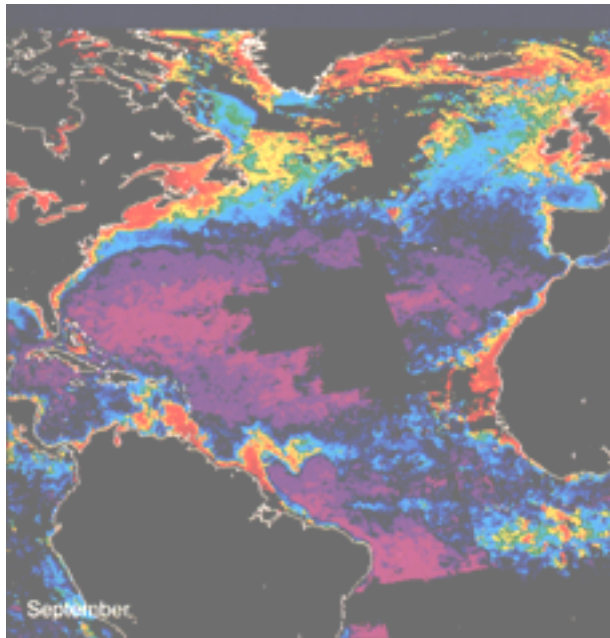

North Atlantic Plankton: monthly, May through October

May

June

July

August

September

October