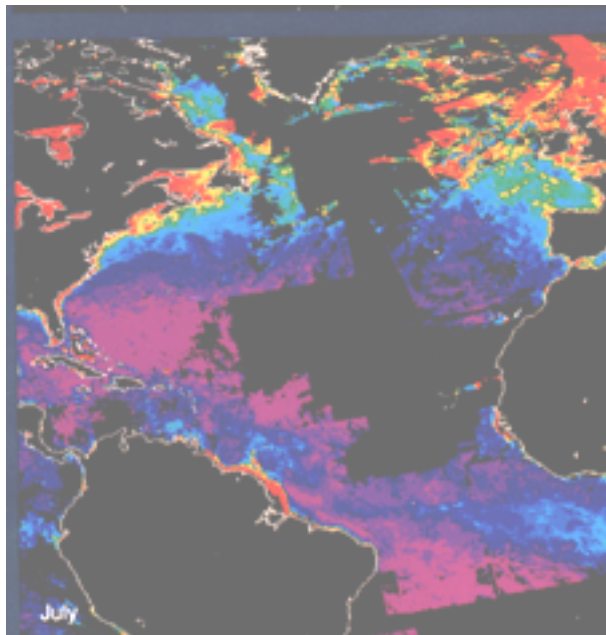

North Atlantic Plankton: monthly, May through October

May

June

July

August

September

October