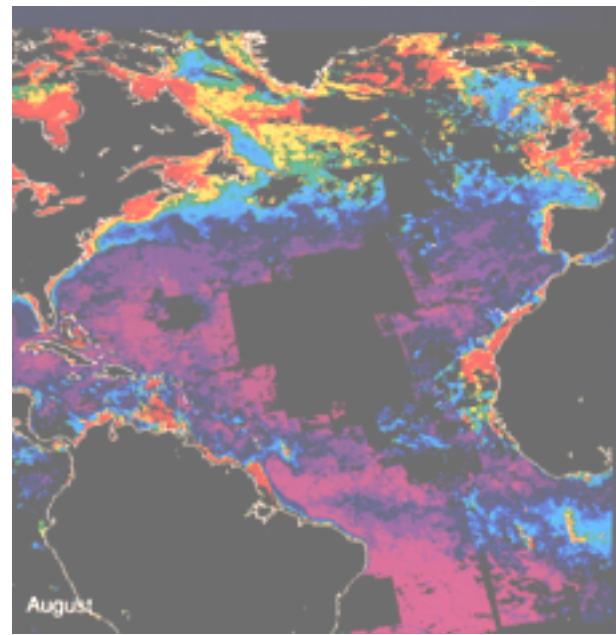

North Atlantic Plankton: monthly, May through October

May

June

July

August

September

October