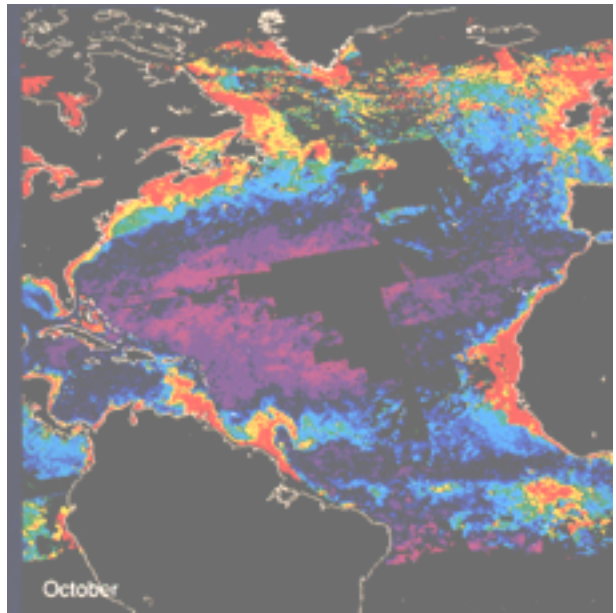

North Atlantic Plankton: monthly, May through October

May

June

July

August

September

October