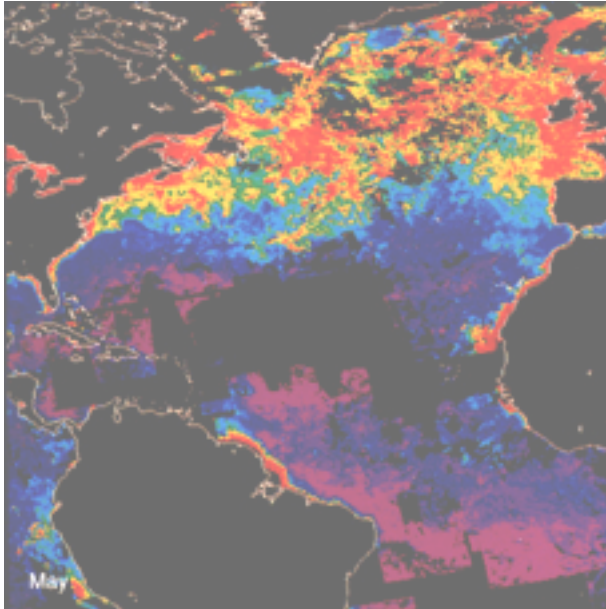

North Atlantic Plankton: monthly, May through October

May

June

July

August

September

October