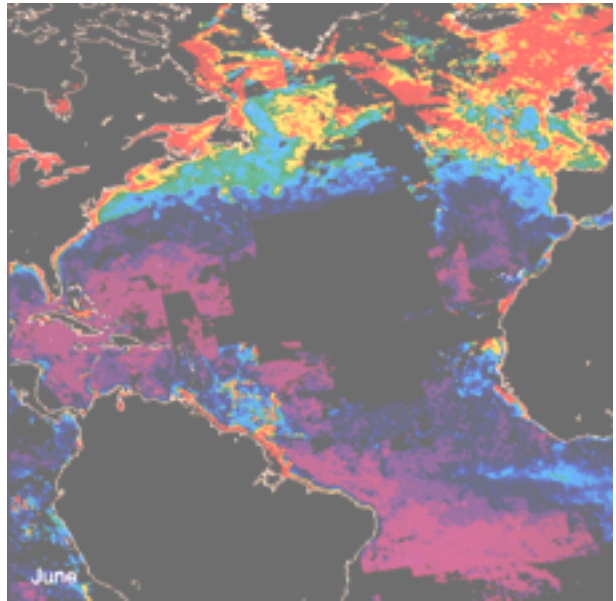

North Atlantic Plankton: monthly, May through October

May

June

July

August

September

October