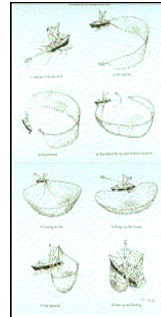

Yellowfin Tuna Fishing

A school of yellowfin tuna.

Purse seining -these drawings show how a purse seine net works.

Closing the purse in this purse seine set viewed from the air.

Some dolphin species are often trapped in tuna nets.

By "backing down" dolphins are able to escape from the net.

Dolphins escaping from tuna seine net. swim over the net.

Underwater view of dolphins swimming over the cork line and out of the purse net.

*Photos courtesy of Dr. Marstin Hall,
Inter-American Tropical Tuna Commission*