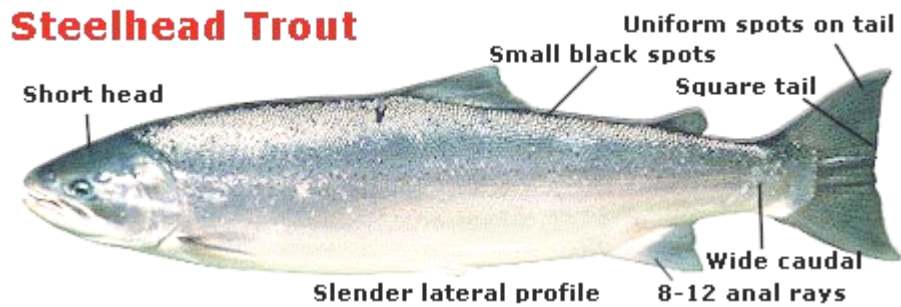

Steelhead Trout (*Oncorhynchus mykiss*)

Spawning Steelhead

Photos courtesy of Fisheries and Oceans Canada Operations: Pacific Region
Her Majesty the Queen in Right of Canada 1998, 1999 represented by the
Minister of Fisheries and Oceans Canada.