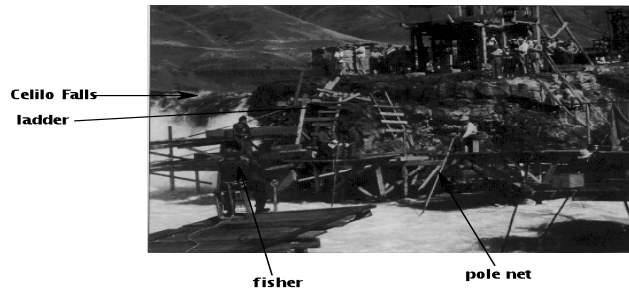

Native American Fishing Platform
Celilo Falls on the Columbia River

Native American Fishing Tram Celilo Falls on the Columbia River

Tribal fishermen
transporting their catch
via cable car about 1920