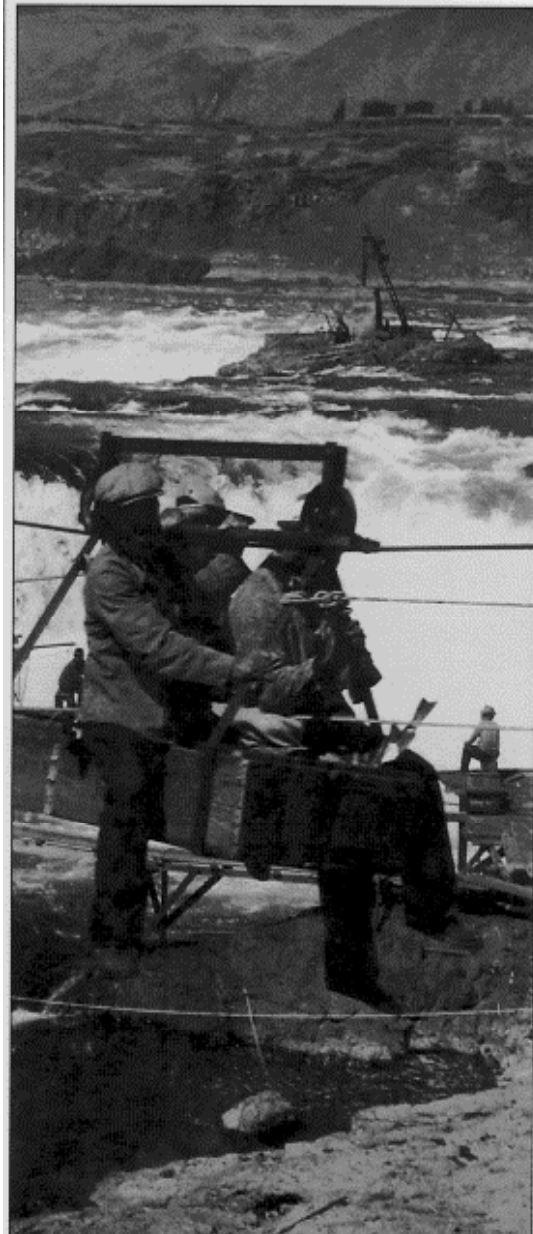

Native American Fishing Platform
Celilo Falls on the Columbia River

Native American Fishing Tram Celilo Falls on the Columbia River

Tribal fishermen
transporting their catch
via cable car about 1920