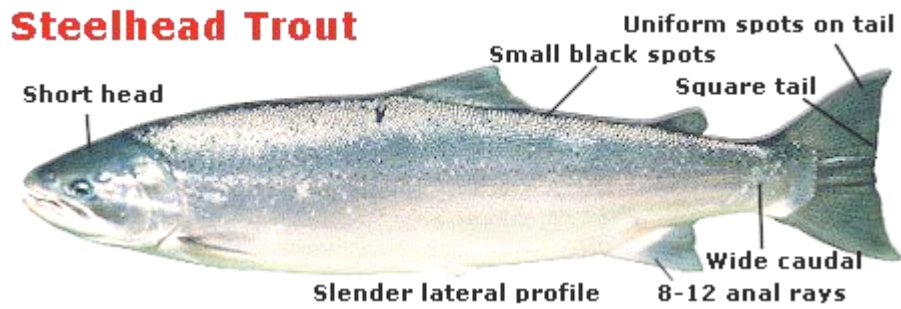

Steelhead Trout (*Oncorhynchus mykiss*)

Spawning Steelhead

Photos courtesy of Fisheries and Oceans Canada Operations: Pacific Region
Her Majesty the Queen in Right of Canada 1998, 1999 represented by the
Minister of Fisheries and Oceans Canada.