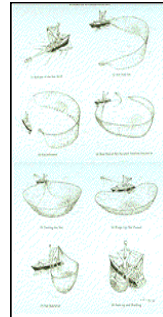

Yellowfin Tuna Fishing

A school of yellowfin tuna.

Purse seining -these drawings show how a purse seine net works.

Closing the purse in this purse seine set viewed from the air.

Some dolphin species are often trapped in tuna nets.

By "backing down" dolphins are able to escape from the net.

Dolphins escaping from tuna seine net. swim over the net.

Underwater view of dolphins swimming over the cork line and out of the purse net.

*Photos courtesy of Dr. Marstin Hall,
Inter-American Tropical Tuna Commission*