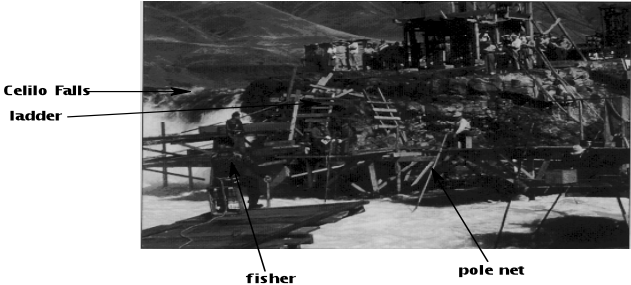

Native American Fishing Platform

Celilo Falls on the Columbia River

Native American Fishing Tram Celilo Falls on the Columbia River

Tribal fishermen
transporting their catch
via cable car about 1920