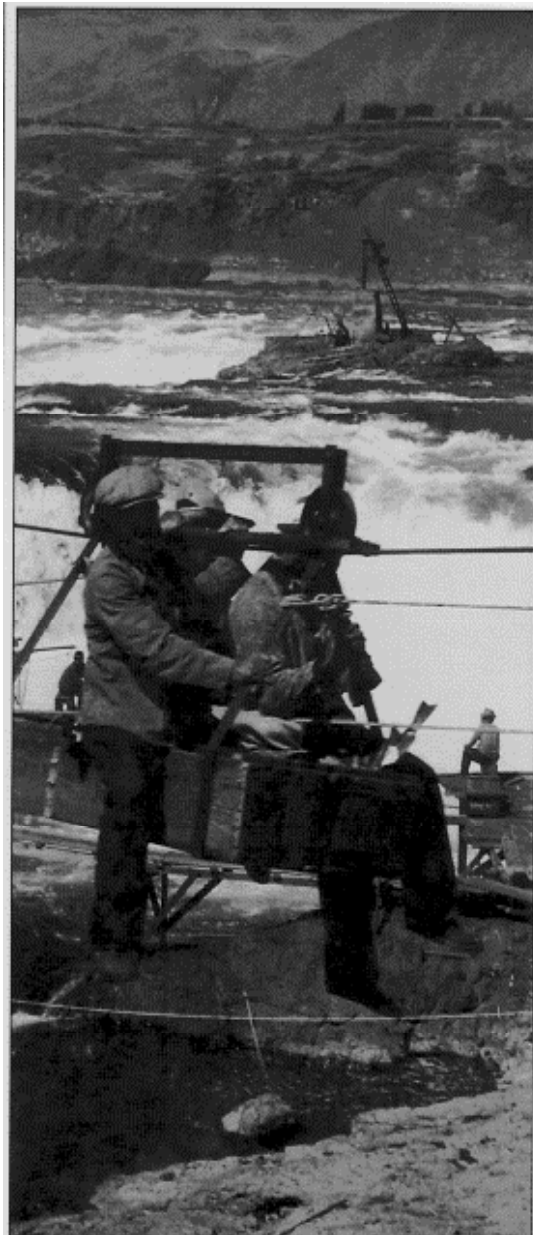

Native American Fishing Platform

Celilo Falls on the Columbia River

Native American Fishing Tram Celilo Falls on the Columbia River

Tribal fishermen
transporting their catch
via cable car about 1920